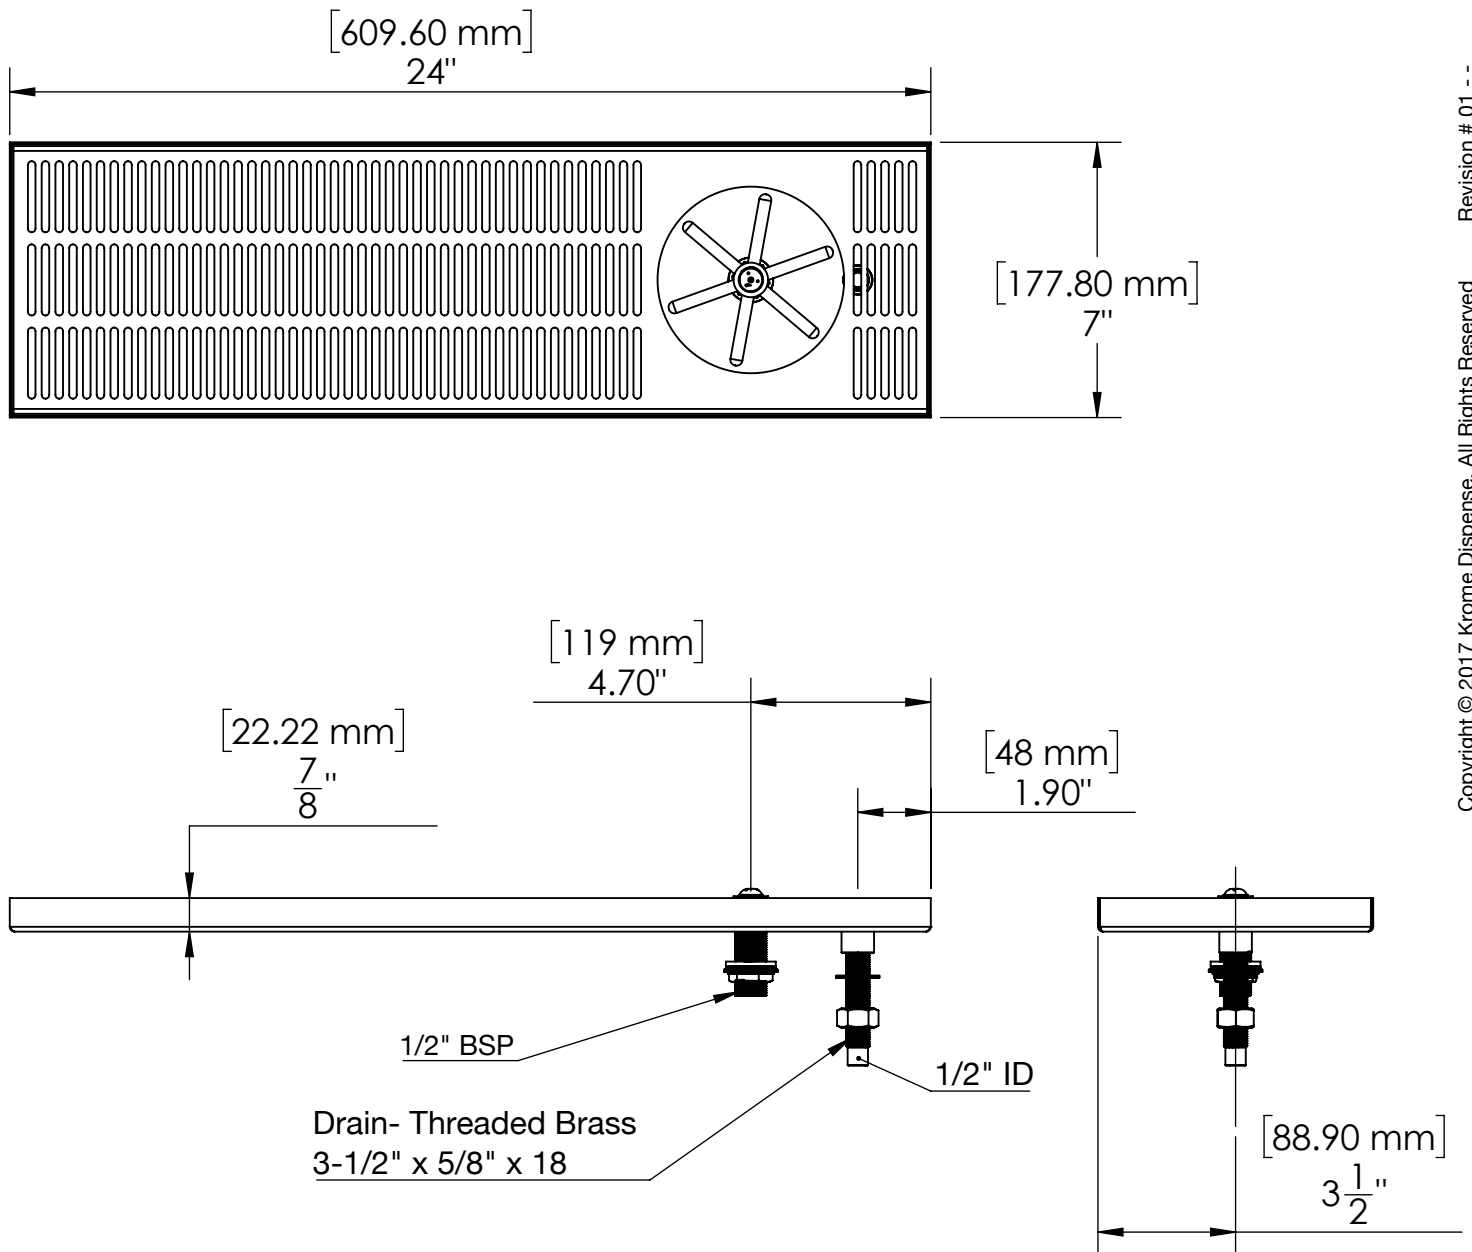

Options Available

Part Number	Dimensions	Finish
C359	20" L x 7" W	Brushed Stainless
C461	30" L x 7" W	Brushed Stainless
C462	36" L X 7" W	Brushed Stainless
C463	45" L X 7" W	Brushed Stainless

Product Dimensions:-

Copyright © 2017 Krome Dispense. All Rights Reserved Revision # 01 - -

US & Canada :- +1-678 666 2001

Asia:- +91-9814203010

Krome Dispense reserves the right to make revisions to product specifications without any notice
For most updated specification sheet , go to www.kromedispense.com